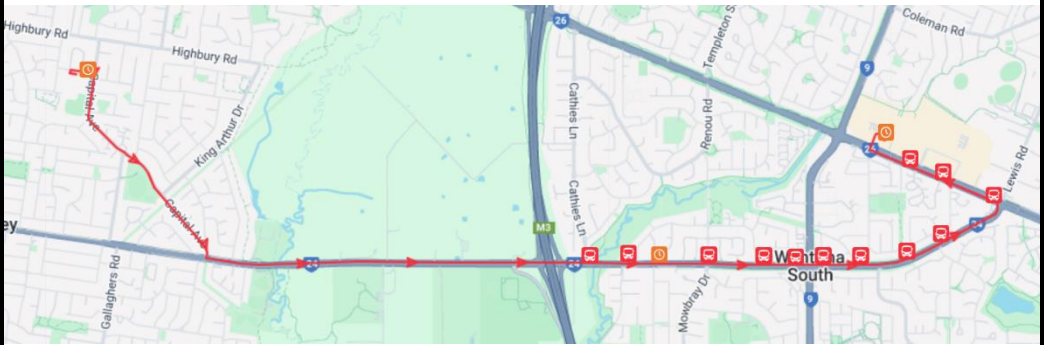

### 1084

Selkirk Avenue	07:45
Garrison Gr	07:46
Boronia Road	07:46
Knox Private Hospital	07:46
Harold Street	07:47
Linsley Way	07:48
Clearview Drive	07:49
Salford Park Ret Village	07:50
Marlo St	07:50
Templeton Reserve	07:51
Raheen Avenue	07:52
Miriam Close	07:56
Alexis Court	07:57
Sylvana St	07:58
Tandragee Close	07:59
High Street Road	07:59
Highvale Secondary College	08:10

### Selkirk Ave to Highvale SC

## AFTERNOON ROUTE

### Highvale SC to Knox City Shopping Centre

Highvale Secondary College	15:05
Cathies Lane	15:15
Blind Creek Lane	15:15
Fonteyn Drive	15:16
Mowbray Drive	15:17
Jenola Parade	15:17
Latvian Retirement Village	15:18
Stud Road	15:18
Wolf Street	15:19
Wallace Road	15:20
Ravenhill Way	15:20
High Street Road	15:22
Lynne Avenue	15:23
Knox City	15:25