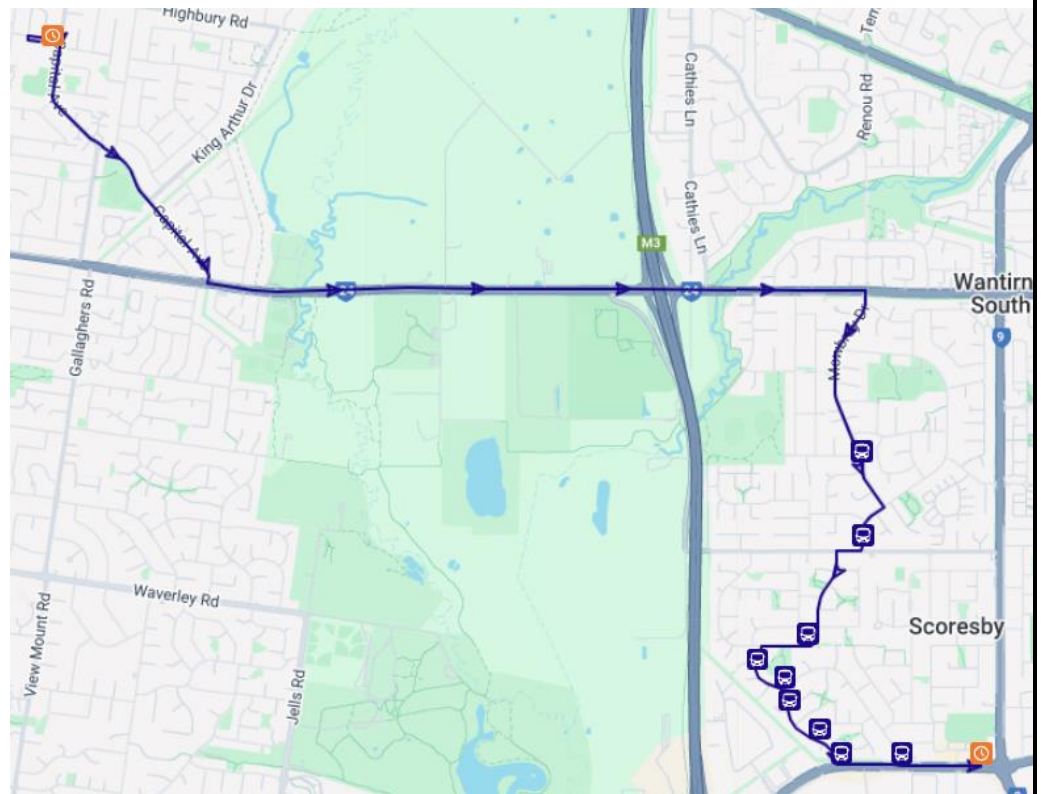

## AFTERNOON ROUTE

### Highvale SC to Knox City Shopping Centre

Highvale Secondary College	15:05
Cathies Lane	15:15
Blind Creek Lane	15:15
Fonteyn Drive	15:16
Mowbray Drive	15:17
Jenola Parade	15:17
Latvian Retirement Village	15:18
Stud Road	15:18
Wolf Street	15:19
Wallace Road	15:20
Ravenhill Way	15:20
High Street Road	15:22
Lynne Avenue	15:23
Knox City	15:25

### Highvale SC to Scoresby Shopping Centre

Highvale Secondary College	15:05
Helpmann Street	15:22
George Street	15:23
Goya Court	15:26
Boyd Court	15:27
Borg Crescent	15:28
Sandvyk Court	15:28
Carol Street	15:29
Borg Crescent	15:30
Borg Crescent	15:31
Stud Road	15:33