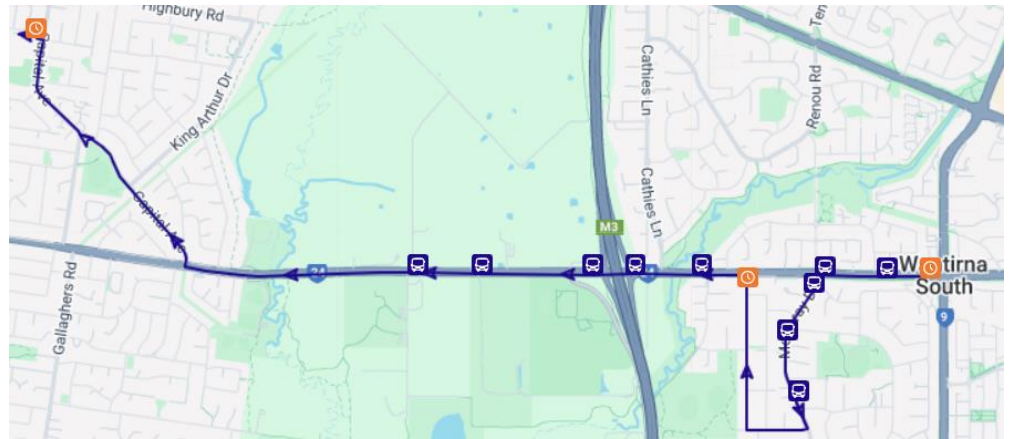

### MORNING ROUTE

#### 1050

Cnr Borg Cr & Ferntree Gully Rd to Highvale SC

Ferntree Gully Road	07:40
Beverley Street	07:40
Hilary Street	07:41
Rubens Court	07:42
Borg Crescent	07:43
Boyd Court	07:44
Taunton Crescent	07:45
Goya Court	07:45
Julian Avenue	07:46
George Street	07:47
George Street	07:48
Helpmann Street	07:50
Loxton Avenue	07:51
Tasman Close	07:52
Rowena Rise	07:54
Fonteyn Drive	07:55
Highvale Secondary College	08:15

### 1051

High Street Rd	07:55
Jenola Pde/High Street Rd	07:56
Mowbray Dr/High Street Rd	07:56
Roycroft Ave/Mowbray Dr	07:56
Tasman Cl/Mowbray Dr	07:56
Amour Ct/Mowbray Dr	07:56
High Street Rd/Fonteyn Dr	07:57
Blind Creek Lane/High Street Rd	07:57
Cathies Lane/High Street Rd	07:58
Eastlink/High Street Rd	08:08
Dandenong Valley Parklands	08:09
Nortons Lane/High Street Rd	08:09
Highvale Secondary College	08:15

### High St Rd & Stud Rd to Highvale SC