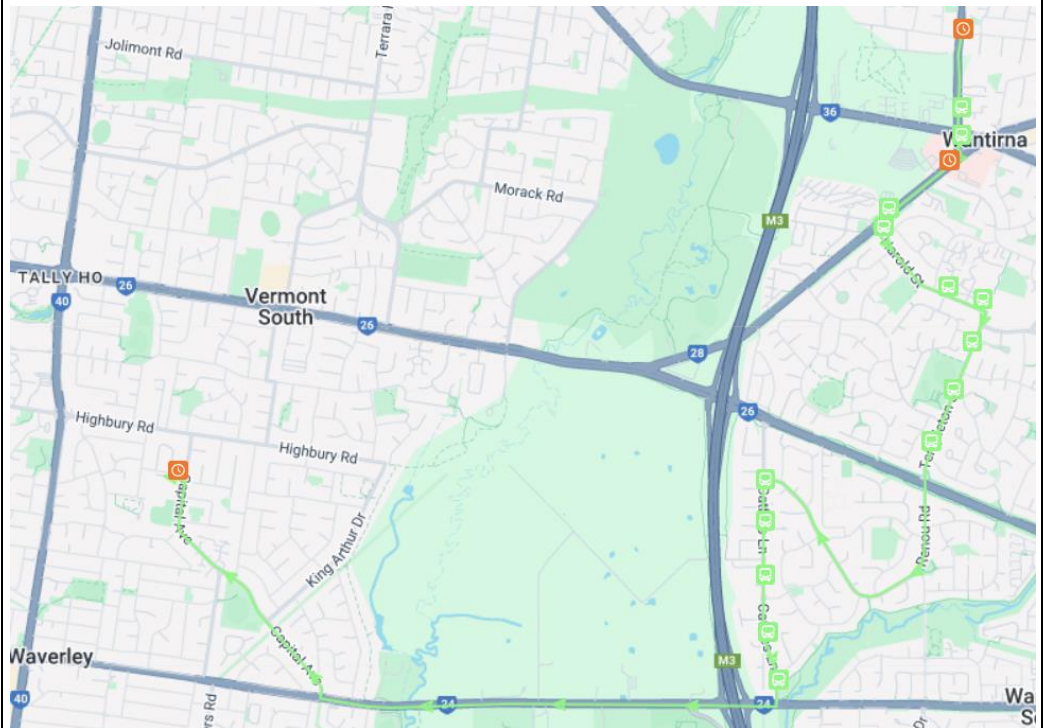

Selkirk Ave to Highvale SC