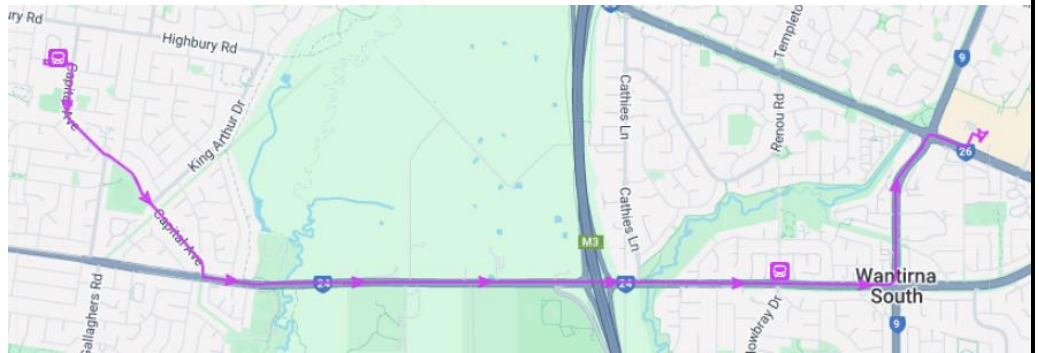

1082	Highvale SC to Cathies Lane
Highvale Secondary College	15:05
Capital Avenue	15:07
High Street Road	15:09
Bushy Park Lane	15:09
Dandenong Valley Parklands	15:10
High Street Road	15:11
Cathies Lane	15:12
Blind Creek Lane	15:12
Fonteyn Drive	15:13
Roycroft Avenue	15:14
Tasman Close	15:15
Amour Court	15:16
Blind Creek Lane	15:19
1089	Highvale SC to Knox City Shopping Centre
Highvale Secondary College	15:05
Cathies Lane	15:12
Blind Creek Lane	15:13
Fonteyn Drive	15:13
Mowbray Drive	15:14
Jenola Parade	15:14
Latvian Retirement Village	15:15
Stud Road	15:15
Wolf Street	15:15
Wallace Road	15:16
Ravenhill Way	15:16
High Street Road	15:17
Lynne Avenue	15:19
Knox City	15:20

NOTE - ARRIVAL TIMES ARE APPROXIMATE AND SUBJECT TO TRAFFIC DELAYS

If you have any questions regarding this service
Contact Ventura on **9730 7620**

www.venturabus.com.au