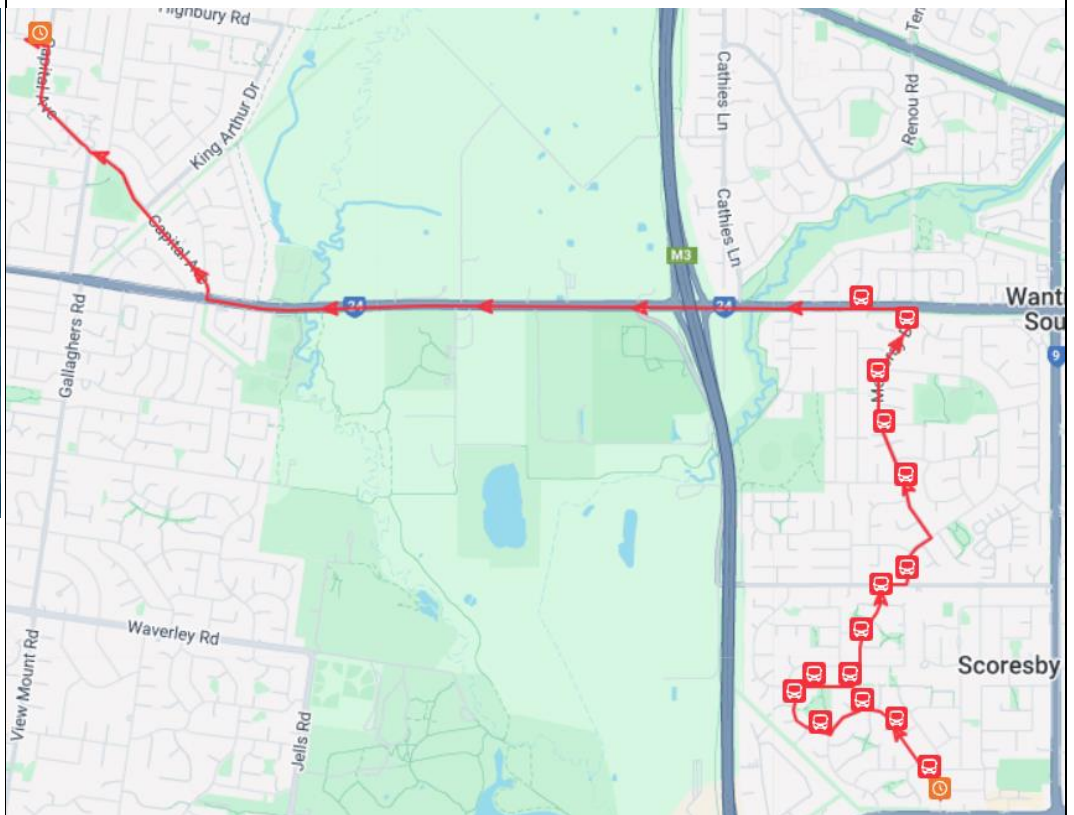

***To view live tracking, please click [Live Tracking \(venturabus.com.au\)](#)***

**NOTE - ARRIVAL TIMES ARE APPROXIMATE AND SUBJECT TO TRAFFIC DELAYS**

### MORNING ROUTE

#### 1050

Cnr Borg Cr & Ferntree Gully Rd to Highvale SC

Ferntree Gully Road	07:40
Beverley Street	07:40
Hilary Street	07:41
Rubens Court	07:42
Borg Crescent	07:43
Boyd Court	07:44
Taunton Crescent	07:45
Goya Court	07:45
Julian Avenue	07:46
George Street	07:47
George Street	07:48
Helpmann Street	07:50
Loxton Avenue	07:51
Tasman Close	07:52
Rowena Rise	07:54
Fonteyn Drive	07:55
Highvale Secondary College	08:15

### 1051

High Street Rd	07:55
Jenola Pde/High Street Rd	07:56
Mowbray Dr/High Street Rd	07:56
Roycroft Ave/Mowbray Dr	07:56
Tasman Cl/Mowbray Dr	07:56
Amour Ct/Mowbray Dr	07:56
High Street Rd/Fonteyn Dr	07:57
Blind Creek Lane/High Street Rd	07:57
Cathies Lane/High Street Rd	07:58
Eastlink/High Street Rd	08:08
Dandenong Valley Parklands	08:09
Nortons Lane/High Street Rd	08:09
Highvale Secondary College	08:15