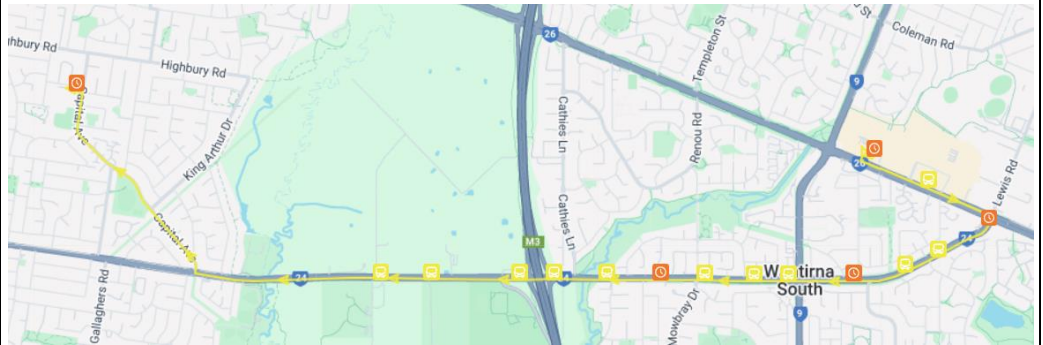

#### 1050

Cnr Borg Cr & Ferntree Gully Rd to Highvale SC

Ferntree Gully Road	07:40
Beverley Street	07:40
Hilary Street	07:41
Rubens Court	07:42
Borg Crescent	07:43
Boyd Court	07:44
Taunton Crescent	07:45
Goya Court	07:45
Julian Avenue	07:46
George Street	07:47
George Street	07:48
Helpmann Street	07:50
Loxton Avenue	07:51
Tasman Close	07:52
Rowena Rise	07:54
Fonteyn Drive	07:55
Highvale Secondary College	08:15

### 1051

High Street Rd	07:55
Jenola Pde/High Street Rd	07:56
Mowbray Dr/High Street Rd	07:56
Roycroft Ave/Mowbray Dr	07:56
Tasman Cl/Mowbray Dr	07:56
Amour Ct/Mowbray Dr	07:56
High Street Rd/Fonteyn Dr	07:57
Blind Creek Lane/High Street Rd	07:57
Cathies Lane/High Street Rd	07:58
Eastlink/High Street Rd	08:08
Dandenong Valley Parklands	08:09
Nortons Lane/High Street Rd	08:09
Highvale Secondary College	08:15

### High St Rd & Stud Rd to Highvale SC

### Knox City Shopping Centre to Highvale SC